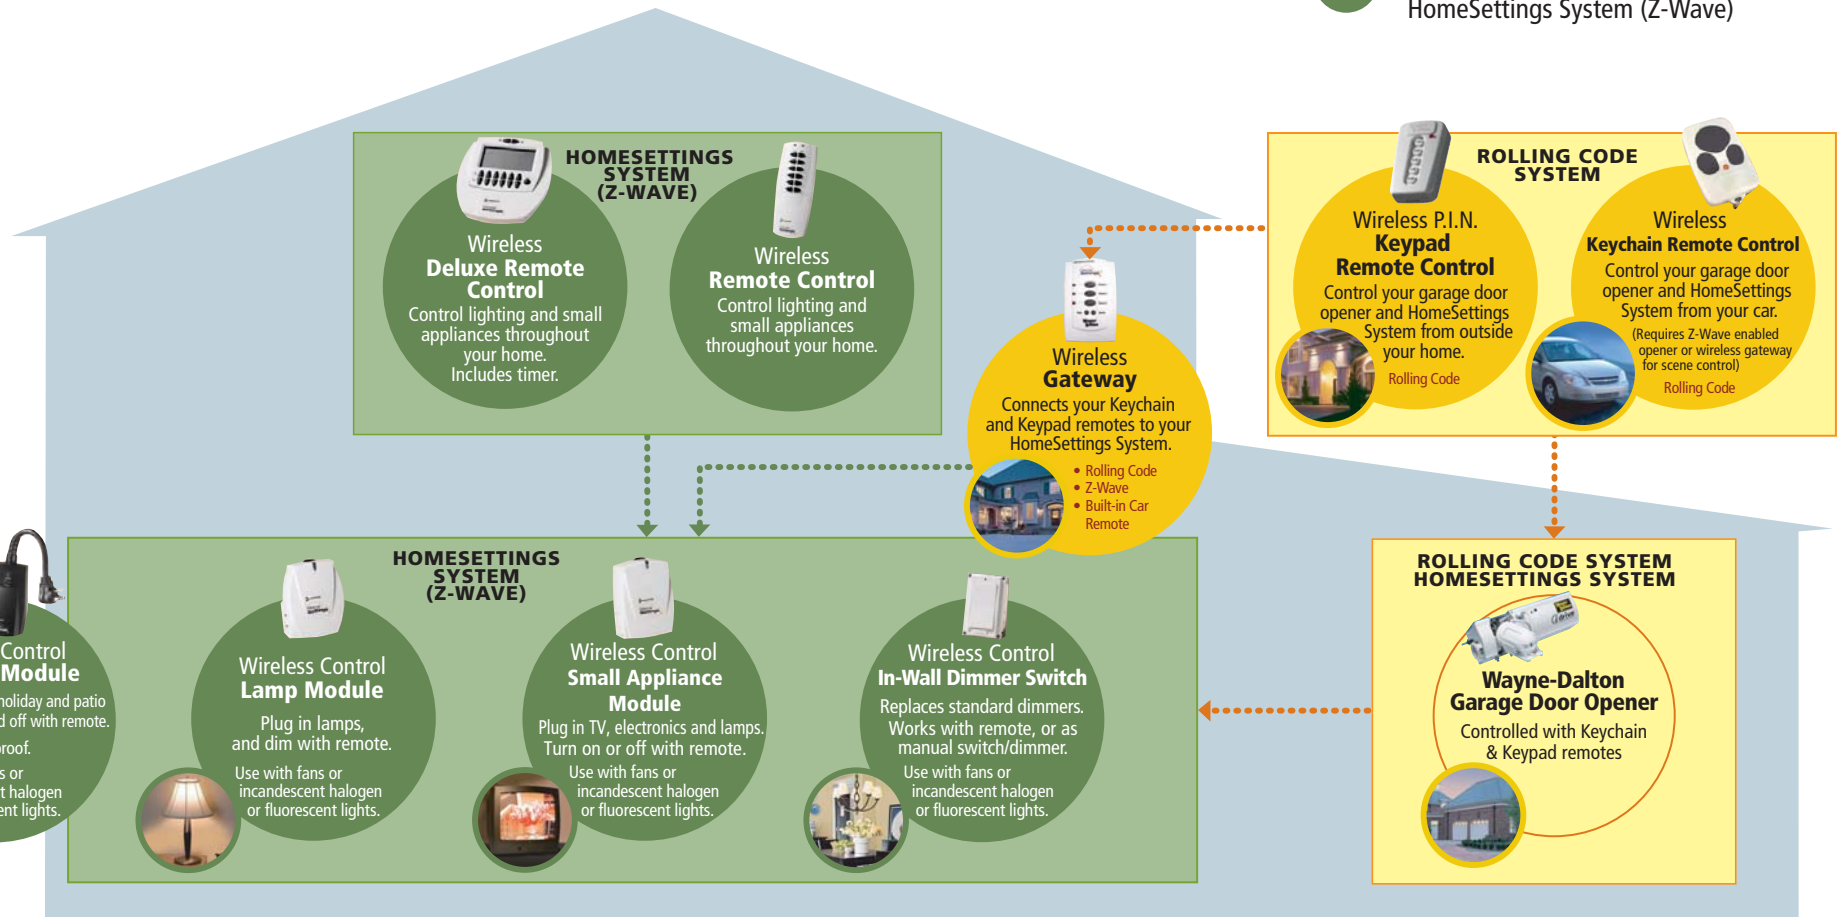

Now, Wayne-Dalton makes home automation easy and affordable for homeowners.

It starts with Wayne-Dalton.

The garage door is the new front door for most people. The last thing most homeowners do when they leave home is close the garage door. The first thing most homeowners do when they get home is open the garage door. Starting with any Wayne-Dalton HomeSettings™ enabled garage door opener, you can use the same simple push of a transmitter button to turn on or off any HomeSettings items installed in your house.

Wayne-Dalton opens doors for builders, too.

As annual home automation sales approach \$5 billion, a Z-Wave enabled garage door opener gives builders an easy-to-install, affordable home control system. It's the in-demand upgrade that helps boost a home's appeal, marketability and value.

For more information about these products, visit www.wayne-dalton.com/access

Don't just open the garage door.
Turn on the whole house.

HOME ACCESS & CONTROLS

www.wayne-dalton.com/access

-  **Security System Components**
Rolling Code or PIN Codes
-  **Convenience Components**
HomeSettings System (Z-Wave)

Wayne-Dalton combines security and convenience.

The key to the system is Z-Wave interoperable components. Wireless technology manages the security and convenience of your home. To browse all of the components for your home, visit www.wayne-dalton.com/access